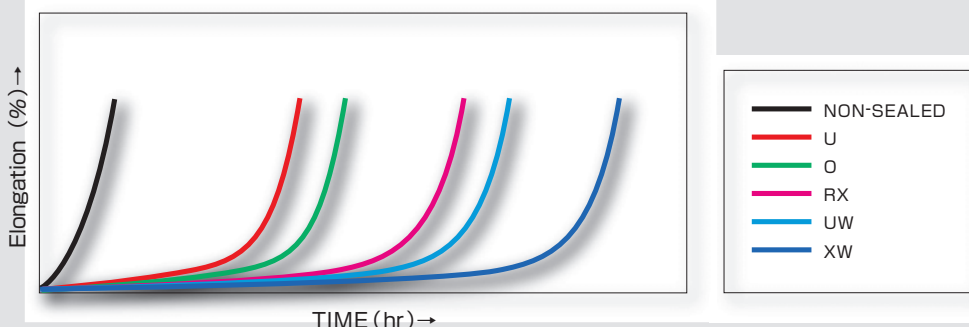

Distinctive Features of RK Sealed Chain