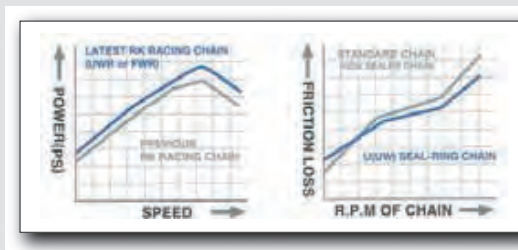

## WHY SHOULD I CHOOSE AN RK SEALED-RING CHAIN?

1. Lasts longer
2. Improved drive chain life
3. Absorbs torque and improves acceleration

RK's sealed-ring chains offer less torsional friction and increased high-stress, high-speed performance. From the beginning of a race to the end; RK's sealed-ring chains deliver more consistent horsepower to the ground than non-sealed chains. The nitrile butadiene seals ensure that lubrication stays inside the chain while keeping dust and dirt out. Most RK chain seals have lubrication pools that protect against high speed abrasion, heat build up, torsional flex and loss of lubricant under extreme conditions, resulting in longer life for the chain and sprockets.

## WILL I LOSE HORSEPOWER BY RUNNING A SEALED-RING CHAIN?

The answer is yes and no. It is true that initially non-sealed chains do produce less friction when compared to sealed chains. However as time/rpm increase, sealed-ring chains significantly outperform non-sealed chains. During normal use chains heat up and expand; this expansion can create friction resulting in horsepower loss. Due to the increased internal lubrication of sealed-ring chains, friction is reduced, allowing the chain to more freely transfer horsepower to the ground.